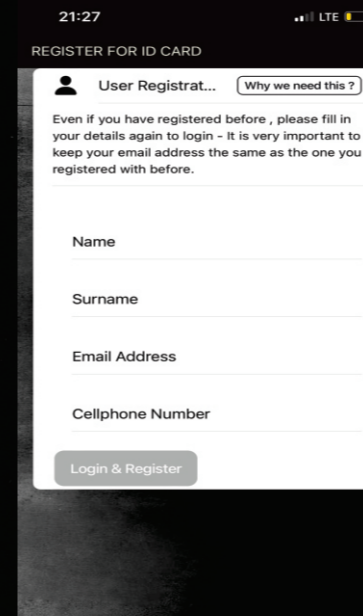

OUR **Rc** Red Cafe APP

SELECT YOUR STORE TO PLACE ORDER

REGISTER YOUR CAFE FLAVA APP ACCOUNT

FOLLOW US ON SOCIAL MEDIA

MORE OPTIONS AND SETTINGS

PLACING ORDERS

www.red-cafe.co.za

USING THE ACCOUNT FEATURE REGISTER AS A USER

ADD CREDIT OR DEBIT CARD FOR PAYMENT

OUR EXCITING MENU WHEN SELECTING YOUR STORE

AFTER BROWSING OUR EXCITING MENU CHECK YOUR CART AND PROCEED TO CHECKOUT

SELECT PAYMENT METHOD AND REMEMBER TO SPECIFY YOUR CHILD'S NAME, GRADE, CLASS AND TIME OF COLLECTION