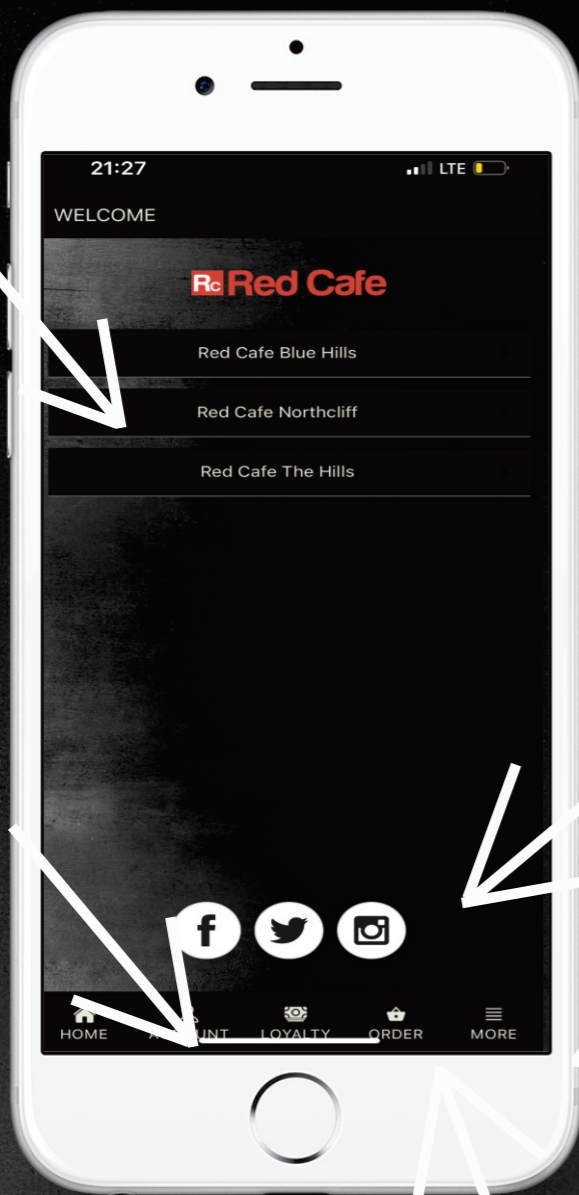

OUR **Rc** Red Cafe APP

SELECT YOUR STORE TO PLACE ORDER

REGISTER YOUR CAFE FLAVA APP ACCOUNT

FOLLOW US ON SOCIAL MEDIA

MORE OPTIONS AND SETTINGS

PLACING ORDERS

www.red-cafe.co.za

USING THE ACCOUNT FEATURE REGISTER AS A USER

ADD CREDIT OR DEBIT CARD FOR PAYMENT

OUR EXCITING MENU WHEN SELECTING YOUR STORE

AFTER BROWSING OUR EXCITING MENU CHECK YOUR CART AND PROCEED TO CHECKOUT

SELECT PAYMENT METHOD AND REMEMBER TO SPECIFY YOUR CHILD'S NAME, GRADE, CLASS AND TIME OF COLLECTION