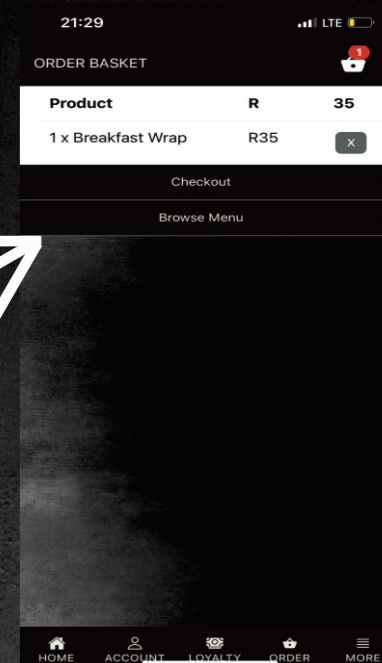

OUR **Rc** Red Cafe APP

SELECT YOUR STORE TO PLACE ORDER

REGISTER YOUR CAFE FLAVA APP ACCOUNT

FOLLOW US ON SOCIAL MEDIA

MORE OPTIONS AND SETTINGS

PLACING ORDERS

www.red-cafe.co.za

USING THE ACCOUNT FEATURE REGISTER AS A USER

ADD CREDIT OR DEBIT CARD FOR PAYMENT

OUR EXCITING MENU WHEN SELECTING YOUR STORE

AFTER BROWSING OUR EXCITING MENU CHECK YOUR CART AND PROCEED TO CHECKOUT

SELECT PAYMENT METHOD AND REMEMBER TO SPECIFY YOUR CHILD'S NAME, GRADE, CLASS AND TIME OF COLLECTION