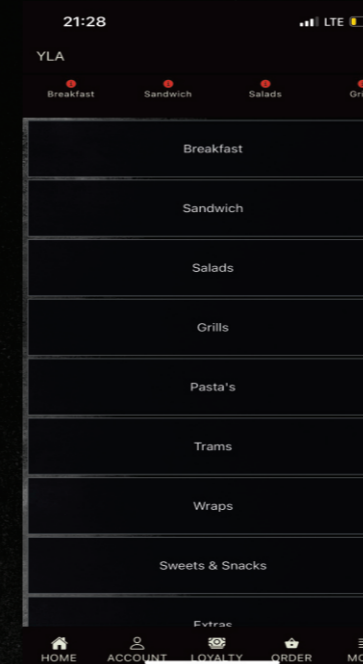

OUR **Rc** Red Cafe APP

SELECT YOUR STORE TO PLACE ORDER

REGISTER YOUR CAFE FLAVA APP ACCOUNT

FOLLOW US ON SOCIAL MEDIA

MORE OPTIONS AND SETTINGS

PLACING ORDERS

www.red-cafe.co.za

USING THE ACCOUNT FEATURE REGISTER AS A USER

ADD CREDIT OR DEBIT CARD FOR PAYMENT

OUR EXCITING MENU WHEN SELECTING YOUR STORE

AFTER BROWSING OUR EXCITING MENU CHECK YOUR CART AND PROCEED TO CHECKOUT

SELECT PAYMENT METHOD AND REMEMBER TO SPECIFY YOUR CHILD'S NAME, GRADE, CLASS AND TIME OF COLLECTION