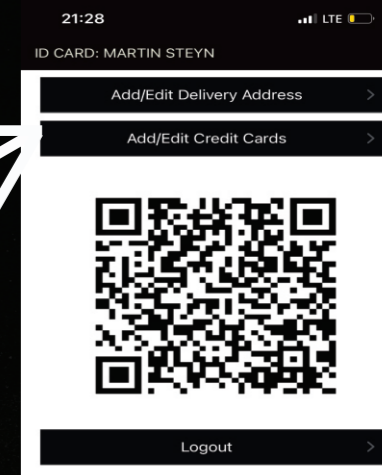

OUR **Rc** Red Cafe APP

SELECT YOUR STORE TO PLACE ORDER

REGISTER YOUR CAFE FLAVA APP ACCOUNT

FOLLOW US ON SOCIAL MEDIA

MORE OPTIONS AND SETTINGS

PLACING ORDERS

www.red-cafe.co.za

USING THE ACCOUNT FEATURE REGISTER AS A USER

ADD CREDIT OR DEBIT CARD FOR PAYMENT

OUR EXCITING MENU WHEN SELECTING YOUR STORE

AFTER BROWSING OUR EXCITING MENU CHECK YOUR CART AND PROCEED TO CHECKOUT

SELECT PAYMENT METHOD AND REMEMBER TO SPECIFY YOUR CHILD'S NAME, GRADE, CLASS AND TIME OF COLLECTION